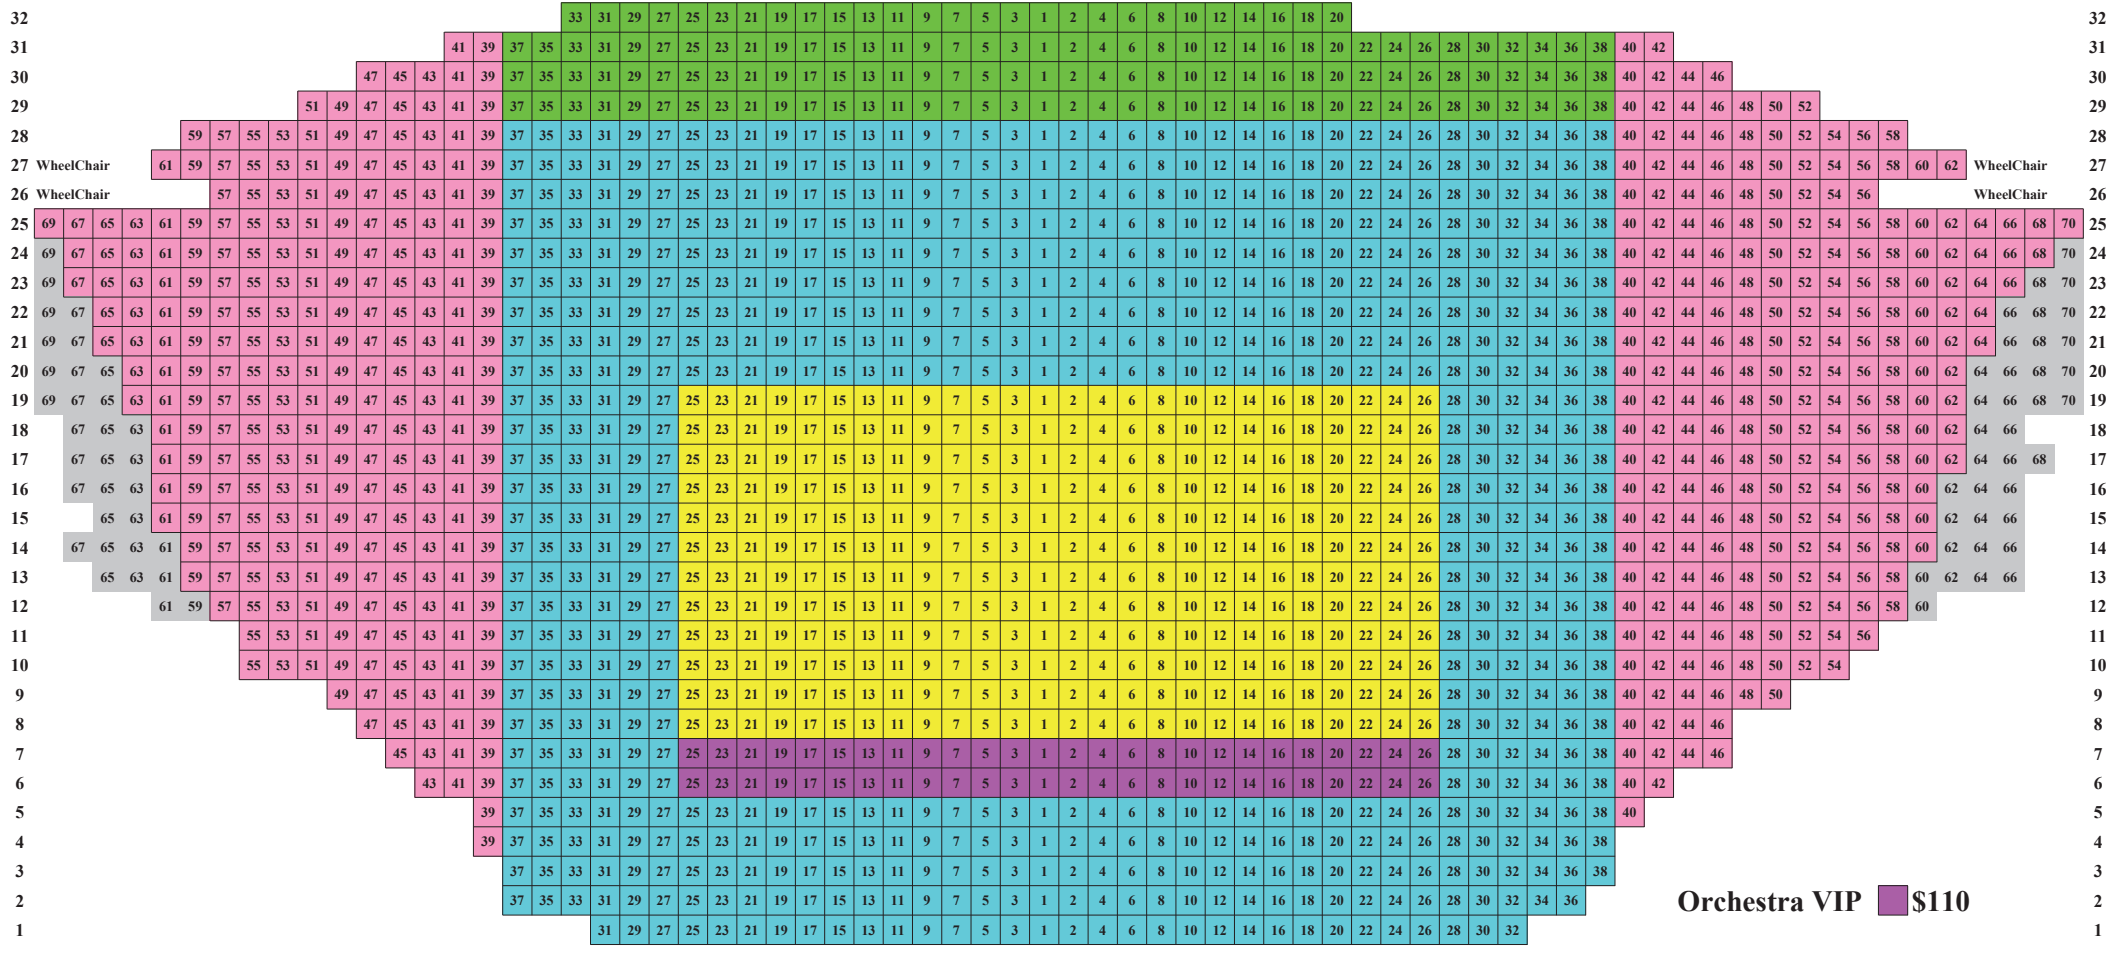

Grand Tier Side

\$40

Grand Tier Center

\$60

Grand Tier Side

\$40

Orchestra Side

Orchestra Rear

Orchestra Side

Orchestra VIP **\$110**

Premium Orchestra **\$85**

Orchestra **\$70**

San Jose

Center For The Performing Arts

Pit

Stage